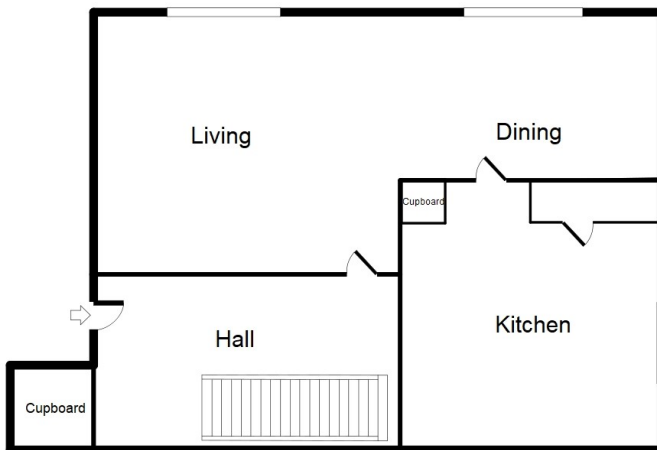

- Lounge/Diner 6.94m x 3.37m 22'9" x 11'1"
- Kitchen 2.99m x 2.51m 9'10" x 8'3"
- Bathroom 1.91m x 1.70m 6'3" x 5'7"
- Bedroom 1 3.34m x 2.96m 10'11" x 9'10"
- Bedroom 2 3.38m x 3.11m 11'1" x 10'3"

These floorplans are not to scale and are for representational purposes