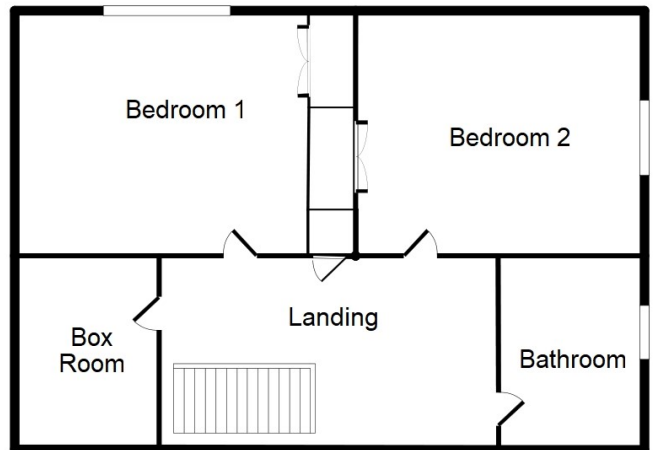

**Offers Around
£75,000**

E769

This split level two bedroom flat is conveniently situated in the heart of Elgin, close to local amenities and public transport.

Ideal for a buy-to-let investment, the property would benefit from full modernisation and offers spacious accommodation comprising: Entrance hallway, large living room with plenty of room for a dining table, kitchen, stairs to the first floor landing, two double bedrooms, box room and bathroom.

- Lounge/Diner 6.94m x 3.37m 22'9" x 11'1"
- Kitchen 2.99m x 2.51m 9'10" x 8'3"
- Bathroom 1.91m x 1.70m 6'3" x 5'7"
- Bedroom 1 3.34m x 2.96m 10'11" x 9'10"
- Bedroom 2 3.38m x 3.11m 11'1" x 10'3"

These floorplans are not to scale and are for representational purposes